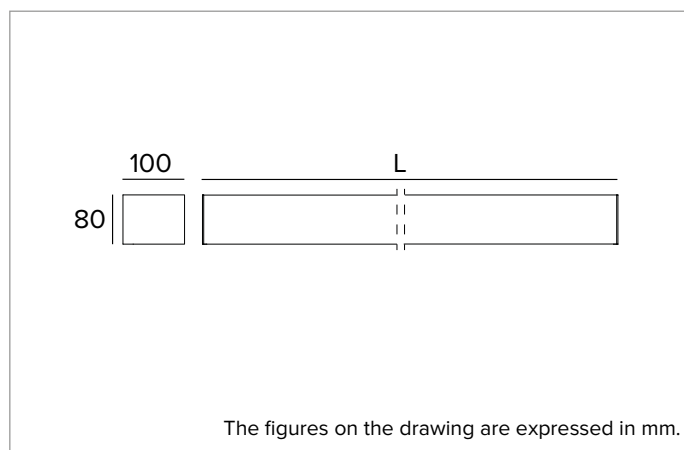

T025BX930ELPW | LOGICO EASY Stand Alone 100 - UGR19

Linear stand alone LED fixture for ceiling mounted or suspension installation

	3000K	H(m)	D(m)	E _{max} (lx)		
	Ra90		88°			
Fixture Power	103W	1	1.94	2290		
Source Flux	8421lm	2	3.88	572		
Fixture Flux	8422lm	3	5.83	254		
Efficacy	82lm/W	4	7.77	143		
G0301	I _{max} =272cd/klm	I _{max}	2290cd	5	9.71	92